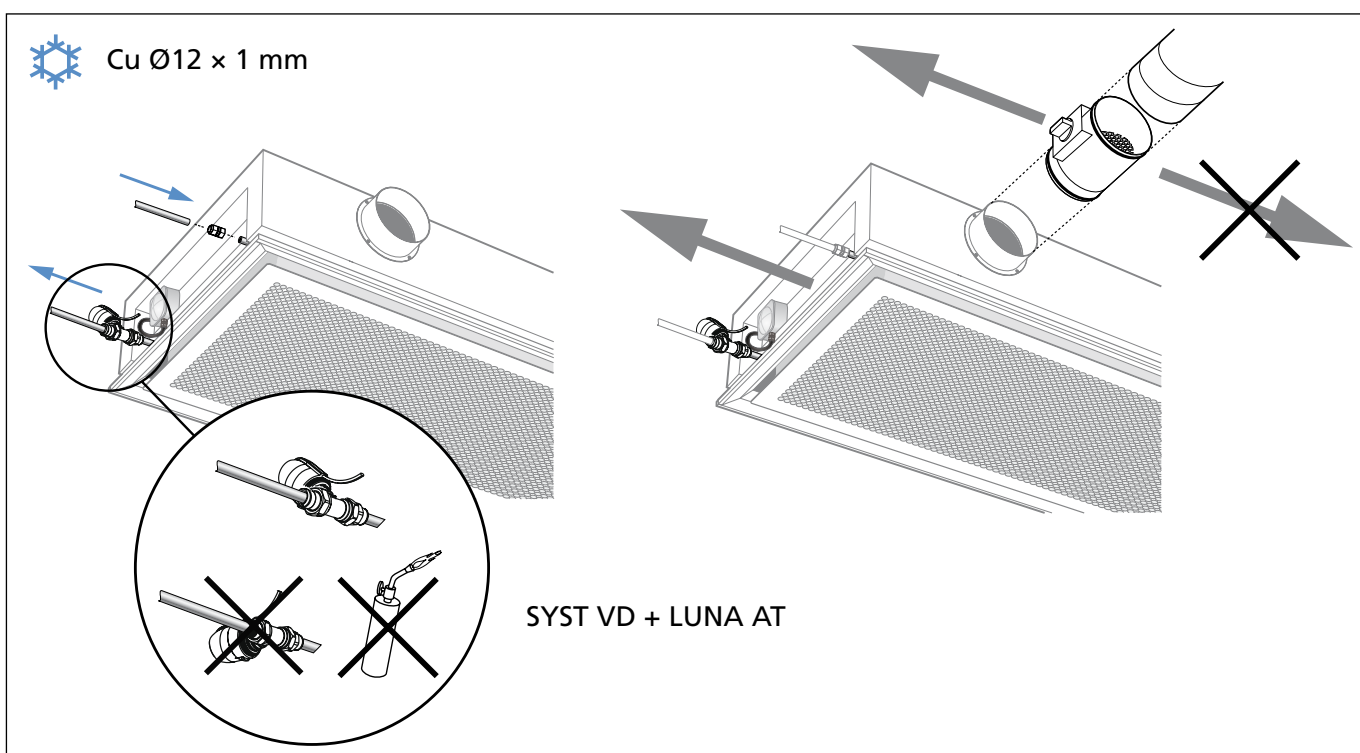

# PARASOL m, Variant X

A: Allpolig brytare, brytavstånd >3mm; A: Double-pole switch, contact separation >3mm

The appliance is not to be used by children or persons with reduced physical, sensory or mental capabilities, or lack of experience and knowledge, unless they have been given supervision or instruction.

Children being supervised not to play with the appliance.

Instructions for heaters for mounting at high level state that the heater must be installed at least 1,8m above the floor.

Necessity to allow disconnection of the appliance from the supply after installation, by accessible plug or a switch in the fixed wiring.