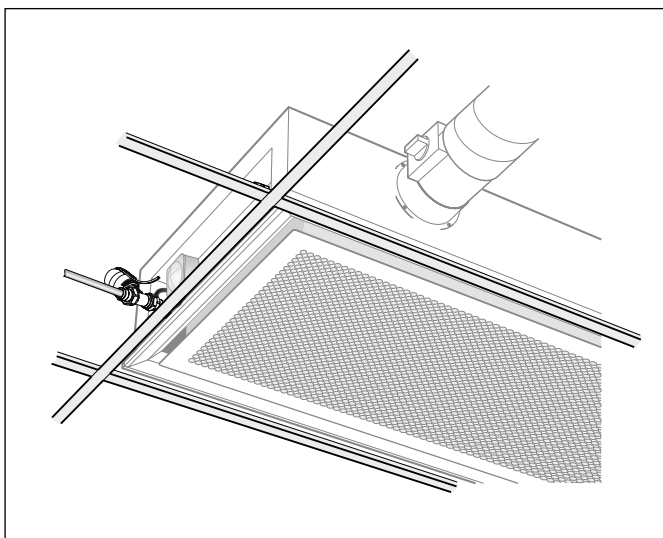

# PARASOL m, Variant X

A: Allpolig brytare, brytavstånd >3mm; A: Double-pole switch, contact separation >3mm

The appliance is not to be used by children or persons with reduced physical, sensory or mental capabilities, or lack of experience and knowledge, unless they have been given supervision or instruction.

Children being supervised not to play with the appliance.

Instructions for heaters for mounting at high level state that the heater must be installed at least 1,8m above the floor.

Necessity to allow disconnection of the appliance from the supply after installation, by accessible plug or a switch in the fixed wiring.