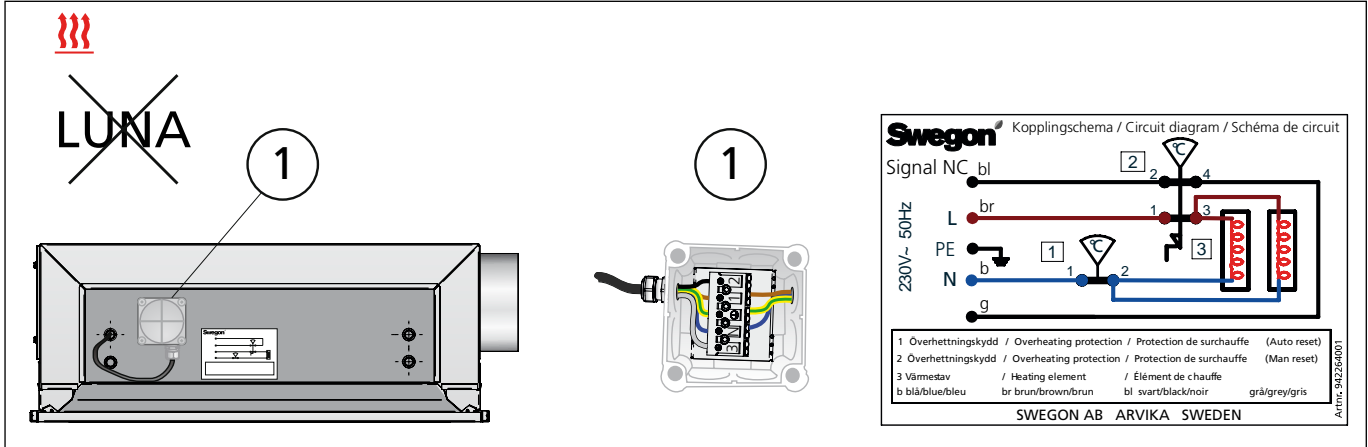

# PARASOL m, Variant X

A: Allpolig brytare, brytavstånd >3mm; A: Double-pole switch, contact separation >3mm

The appliance is not to be used by children or persons with reduced physical, sensory or mental capabilities, or lack of experience and knowledge, unless they have been given supervision or instruction.

Children being supervised not to play with the appliance.

Instructions for heaters for mounting at high level state that the heater must be installed at least 1,8m above the floor.

Necessity to allow disconnection of the appliance from the supply after installation, by accessible plug or a switch in the fixed wiring.