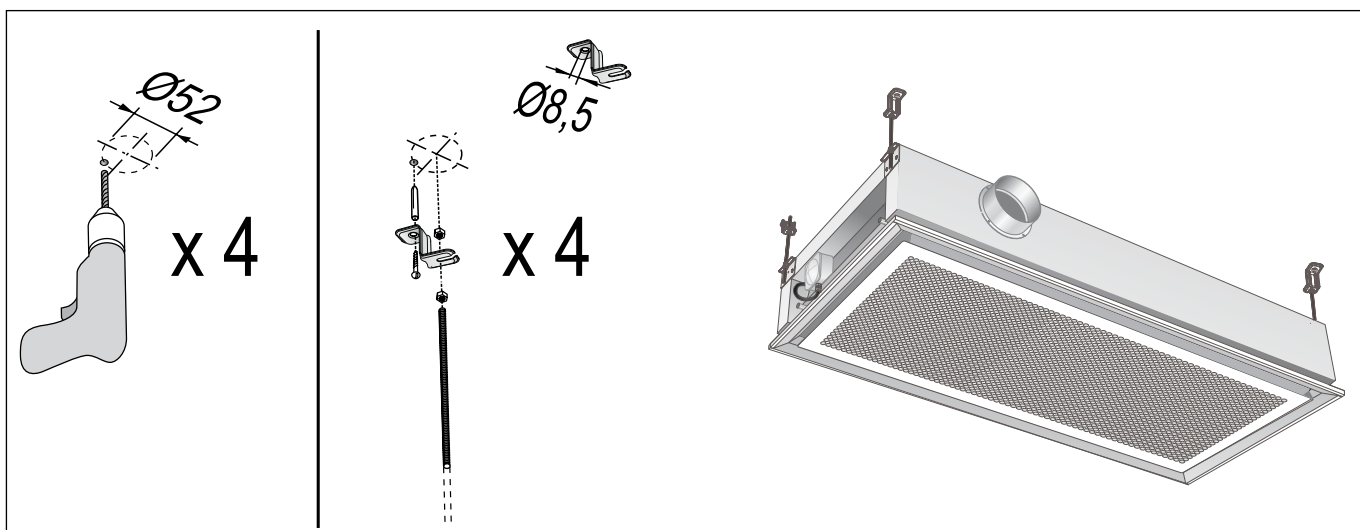

# PARASOL m, Variant X

A: Allpolig brytare, brytavstånd >3mm; A: Double-pole switch, contact separation >3mm

The appliance is not to be used by children or persons with reduced physical, sensory or mental capabilities, or lack of experience and knowledge, unless they have been given supervision or instruction.

Children being supervised not to play with the appliance.

Instructions for heaters for mounting at high level state that the heater must be installed at least 1,8m above the floor.

Necessity to allow disconnection of the appliance from the supply after installation, by accessible plug or a switch in the fixed wiring.