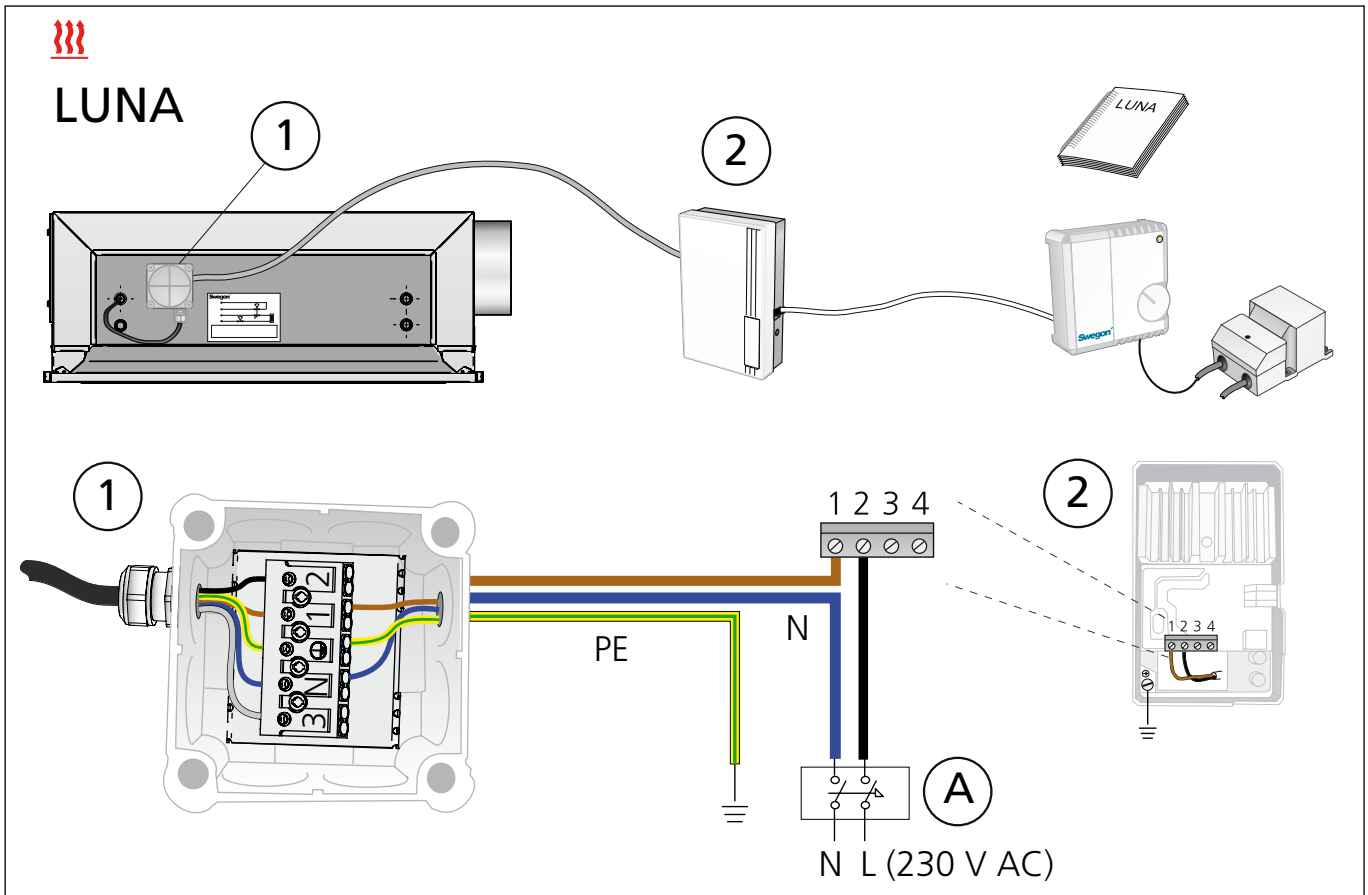

# PARASOL m, Variant X

A: Allpolig brytare, brytavstånd >3mm; A: Double-pole switch, contact separation >3mm

The appliance is not to be used by children or persons with reduced physical, sensory or mental capabilities, or lack of experience and knowledge, unless they have been given supervision or instruction.

Children being supervised not to play with the appliance.

Instructions for heaters for mounting at high level state that the heater must be installed at least 1,8m above the floor.

Necessity to allow disconnection of the appliance from the supply after installation, by accessible plug or a switch in the fixed wiring.