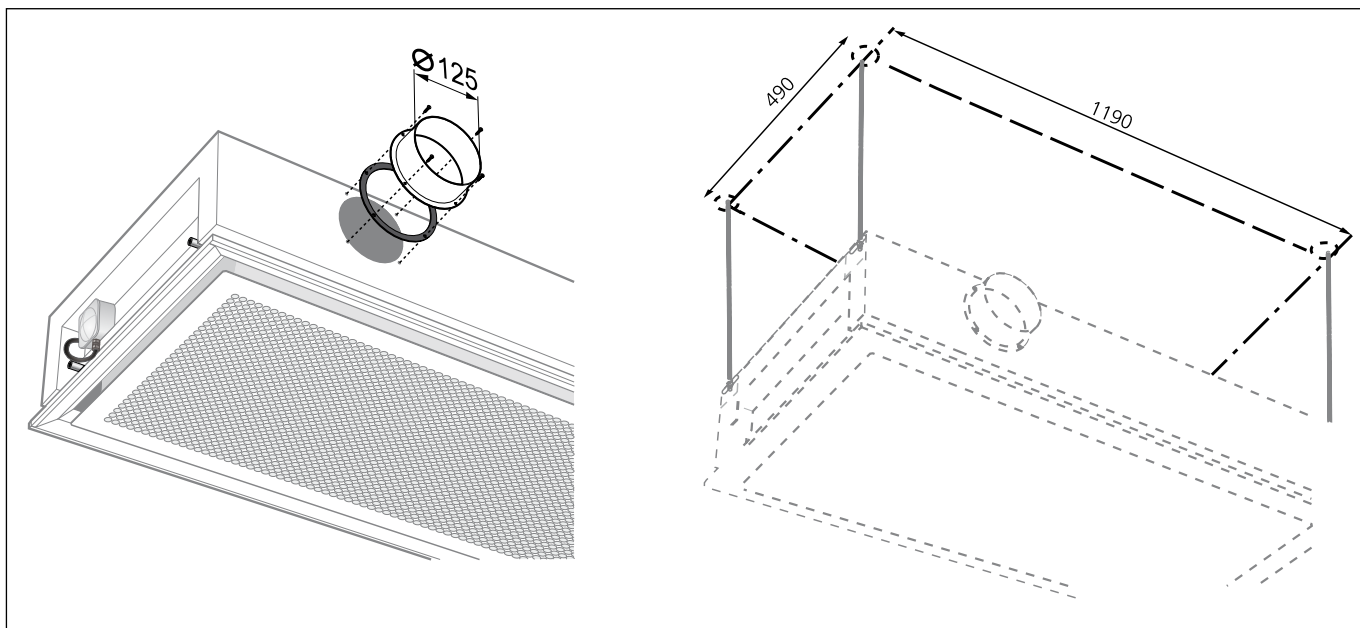

# PARASOL m, Variant X

A: Allpolig brytare, brytavstånd >3mm; A: Double-pole switch, contact separation >3mm

The appliance is not to be used by children or persons with reduced physical, sensory or mental capabilities, or lack of experience and knowledge, unless they have been given supervision or instruction.

Children being supervised not to play with the appliance.

Instructions for heaters for mounting at high level state that the heater must be installed at least 1,8m above the floor.

Necessity to allow disconnection of the appliance from the supply after installation, by accessible plug or a switch in the fixed wiring.