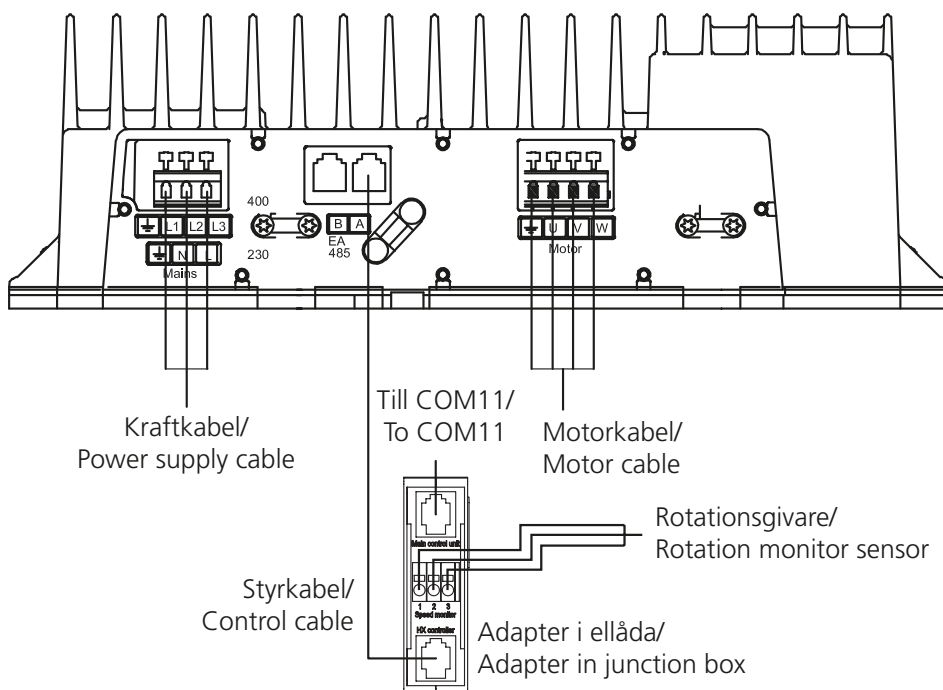

GOLD RX 60 eff.var. 1 och 2/ cap. var. 1 and 2

B: GOLD RX/PX/CX/SD 08/11 eff.var./cap.var. 2, 12-120

C: GOLD RX 50-80 Standard

C: GOLD RX 50-120 RECOsorptic

E: GOLD RX/PX/CX/SD 08/11 eff.var./cap.var. 2, 12-120

L: GOLD RX/PX/CX/SD 50-100

Styrkablar med snabbkoppling/
Control cables with quick connector

M: GOLD RX/PX/CX/SD 50-100

Styrkablar med snabbkoppling/
Control cables with quick connector