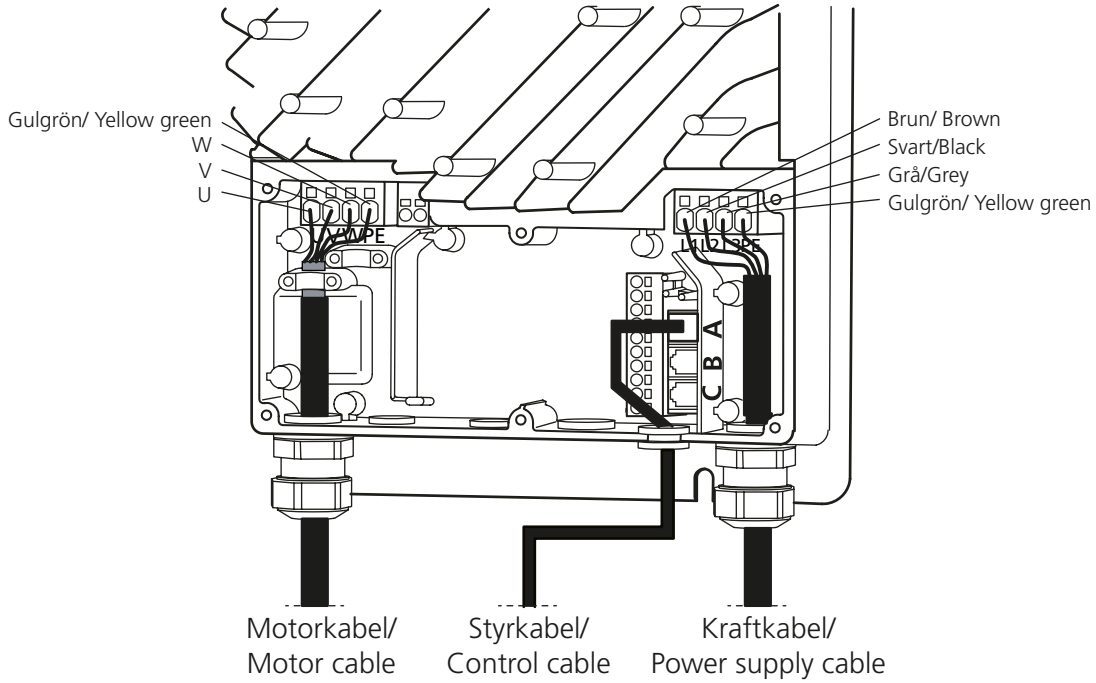

GOLD RX 60 eff.var. 1 och 2/ cap. var. 1 and 2

B: GOLD RX/PX/CX/SD 08/11 eff.var./cap.var. 2, 12-120

C: GOLD RX 50-80 Standard

C: GOLD RX 50-120 RECOsorptic

E: GOLD RX/PX/CX/SD 08/11 eff.var./cap.var. 2, 12-120

L: GOLD RX/PX/CX/SD 50-100

Styrkablar med snabbkoppling/
Control cables with quick connector

M: GOLD RX/PX/CX/SD 50-100

Styrkablar med snabbkoppling/
Control cables with quick connector