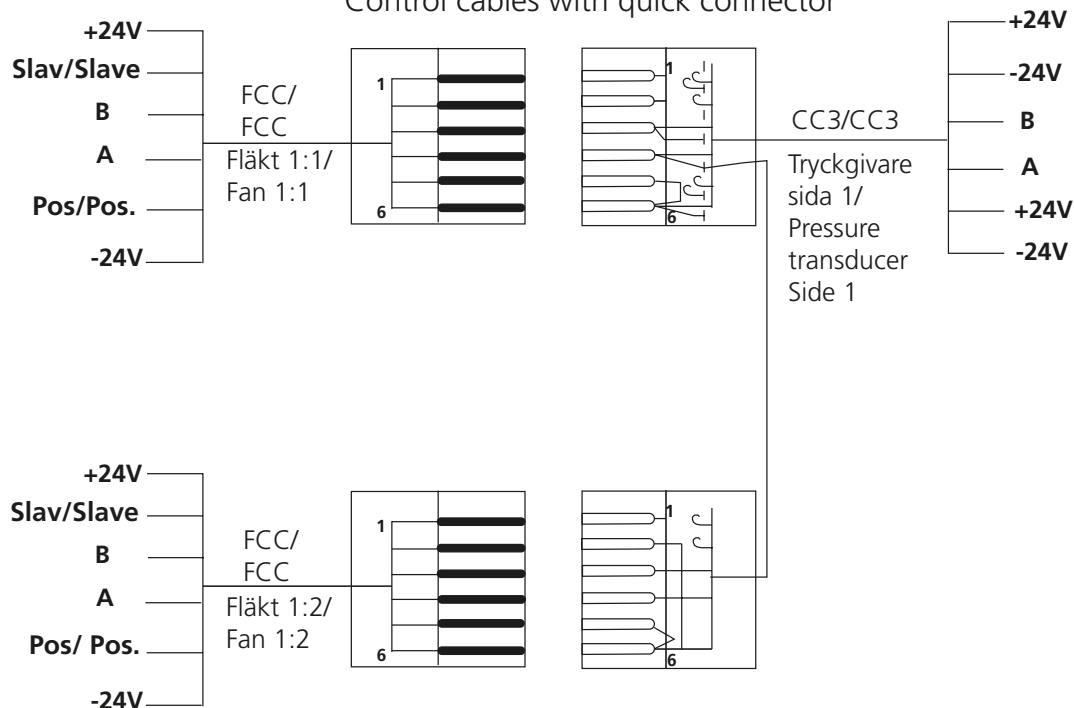

GOLD RX 60 eff.var. 1 och 2/ cap. var. 1 and 2

B: GOLD RX/PX/CX/SD 08/11 eff.var./cap.var. 2, 12-120

C: GOLD RX 50-80 Standard

C: GOLD RX 50-120 RECOsorptic

E: GOLD RX/PX/CX/SD 08/11 eff.var./cap.var. 2, 12-120

L: GOLD RX/PX/CX/SD 50-100

Styrkablar med snabbkoppling/
Control cables with quick connector

M: GOLD RX/PX/CX/SD 50-100

Styrkablar med snabbkoppling/
Control cables with quick connector