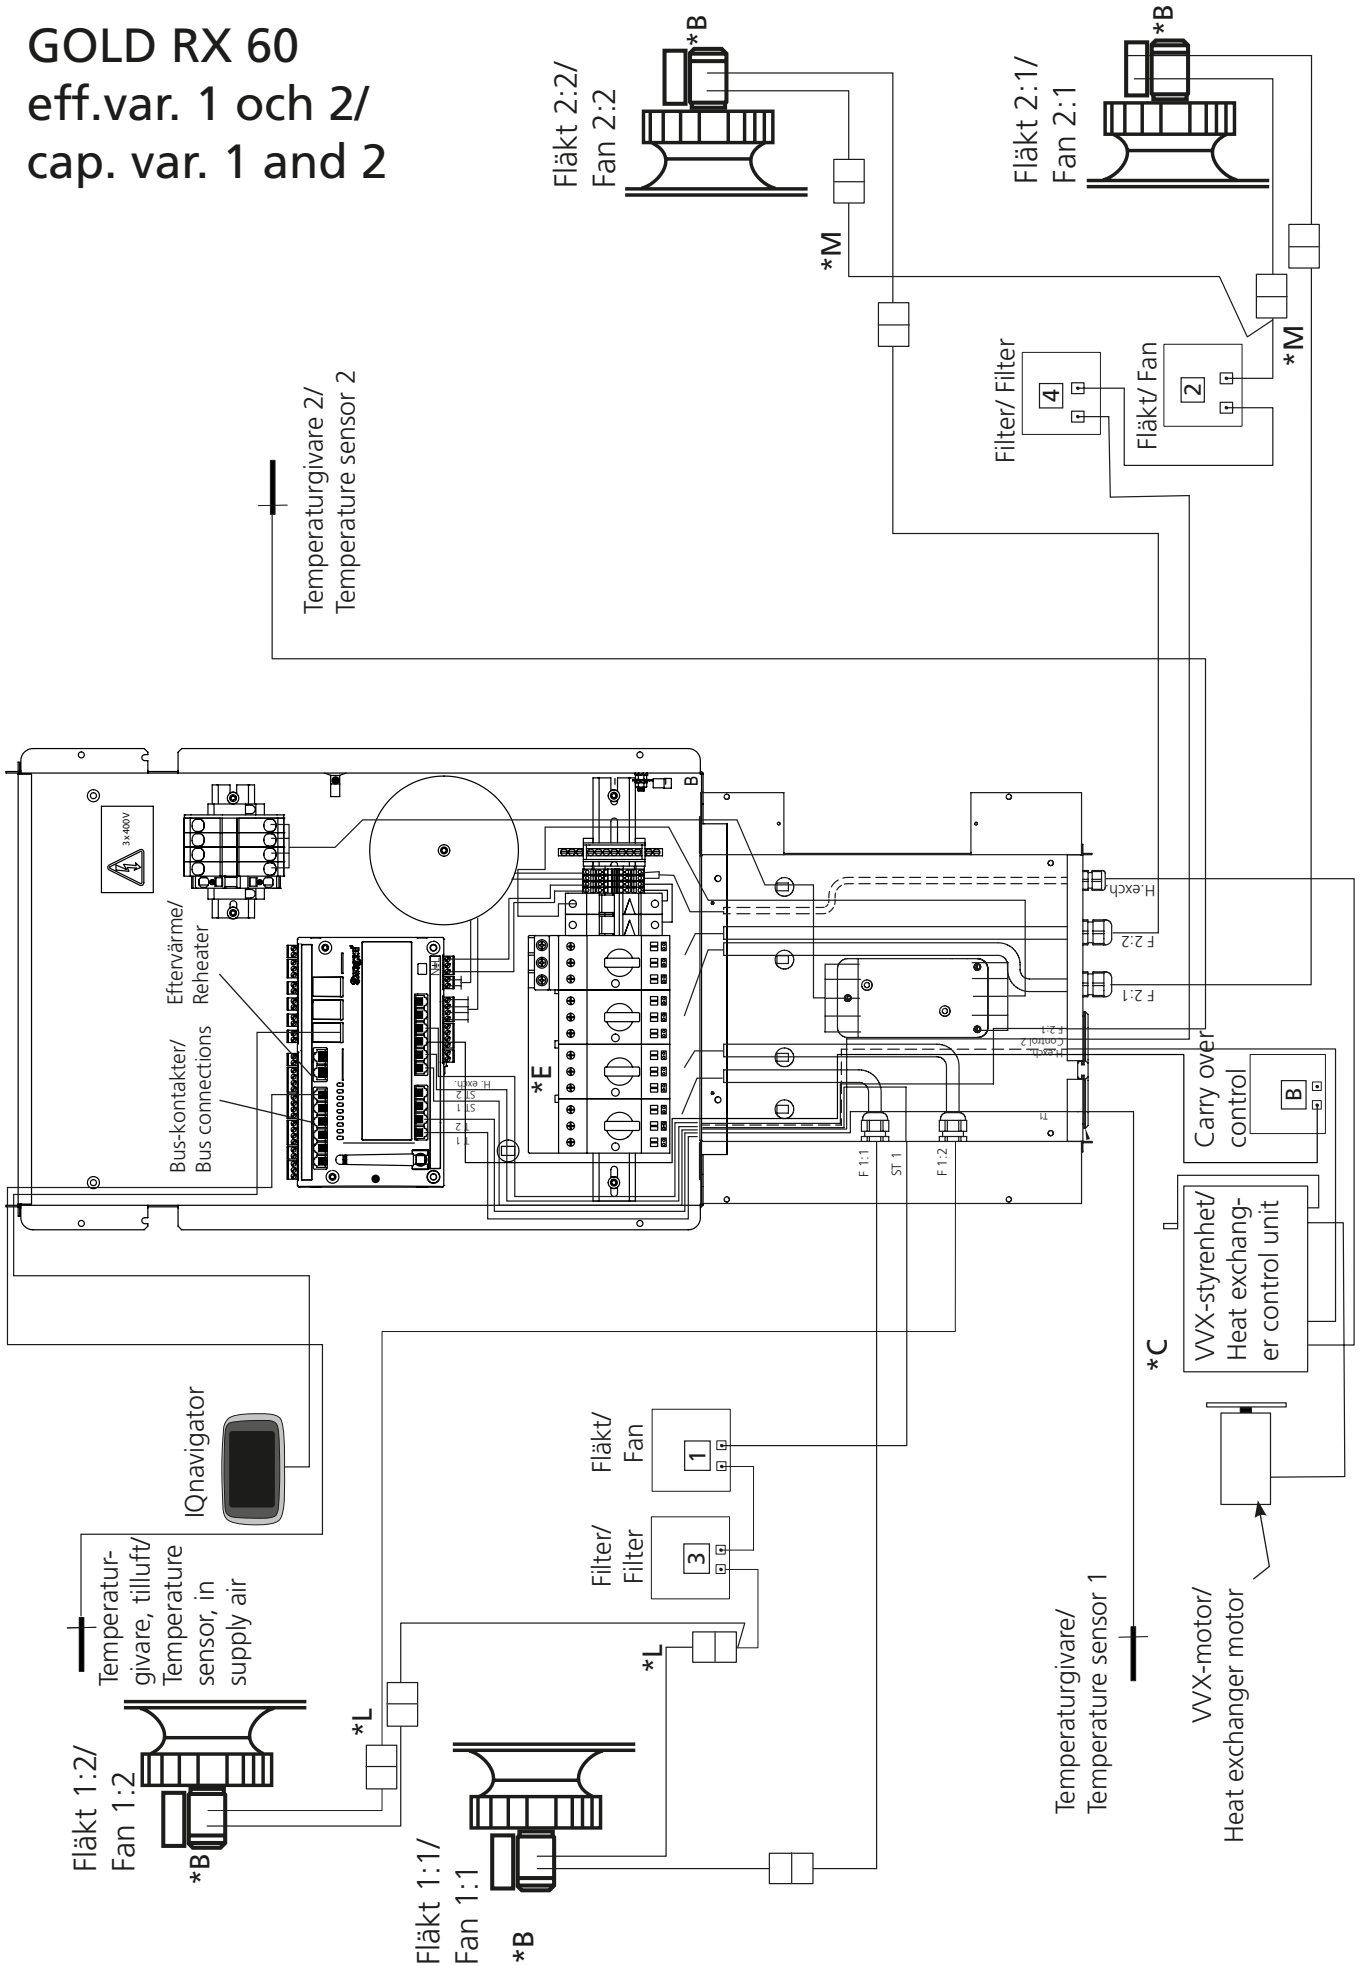

GOLD RX 60 eff.var. 1 och 2/ cap. var. 1 and 2

B: GOLD RX/PX/CX/SD 08/11 eff.var./cap.var. 2, 12-120

C: GOLD RX 50-80 Standard

C: GOLD RX 50-120 RECOsorptic

E: GOLD RX/PX/CX/SD 08/11 eff.var./cap.var. 2, 12-120

L: GOLD RX/PX/CX/SD 50-100

Styrkablar med snabbkoppling/
Control cables with quick connector

M: GOLD RX/PX/CX/SD 50-100

Styrkablar med snabbkoppling/
Control cables with quick connector