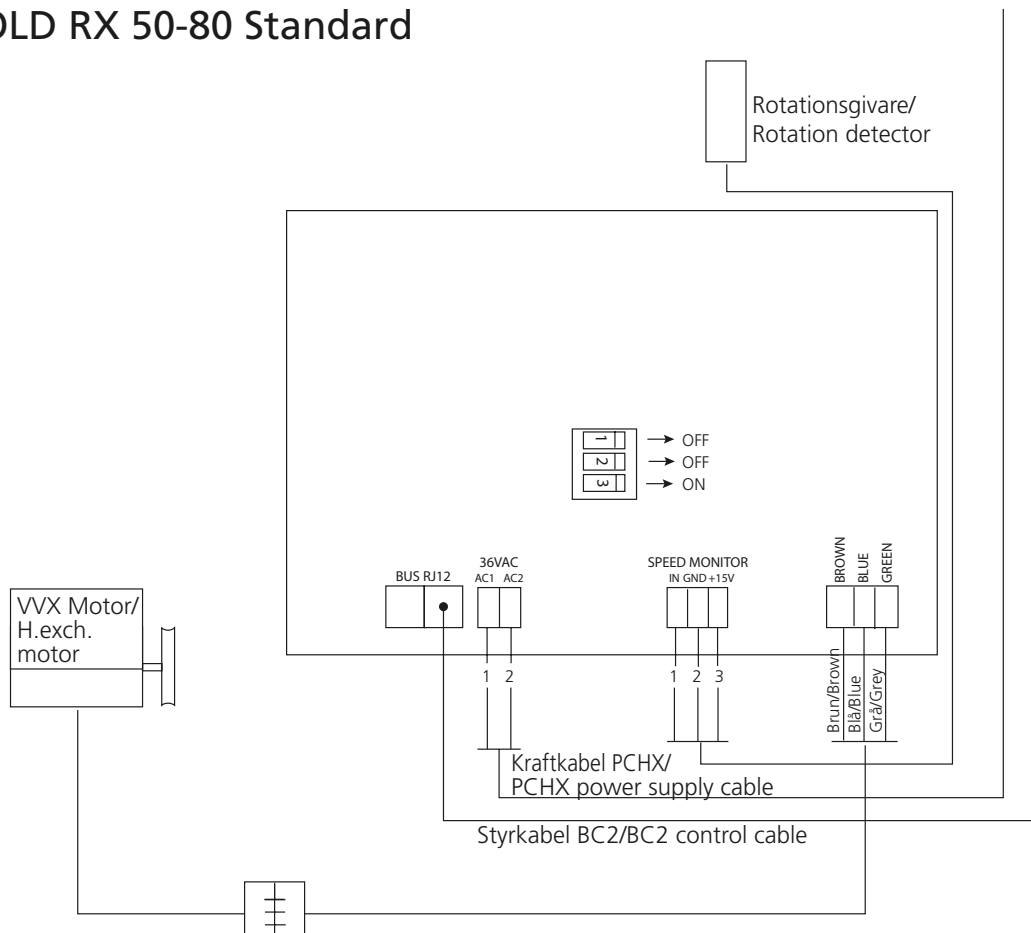

GOLD RX 60 eff.var. 1 och 2/ cap. var. 1 and 2

B: GOLD RX/PX/CX/SD 08/11 eff.var./cap.var. 2, 12-120

C: GOLD RX 50-80 Standard

C: GOLD RX 50-120 RECOsorptic

E: GOLD RX/PX/CX/SD 08/11 eff.var./cap.var. 2, 12-120

L: GOLD RX/PX/CX/SD 50-100

Styrkablar med snabbkoppling/
Control cables with quick connector

M: GOLD RX/PX/CX/SD 50-100

Styrkablar med snabbkoppling/
Control cables with quick connector