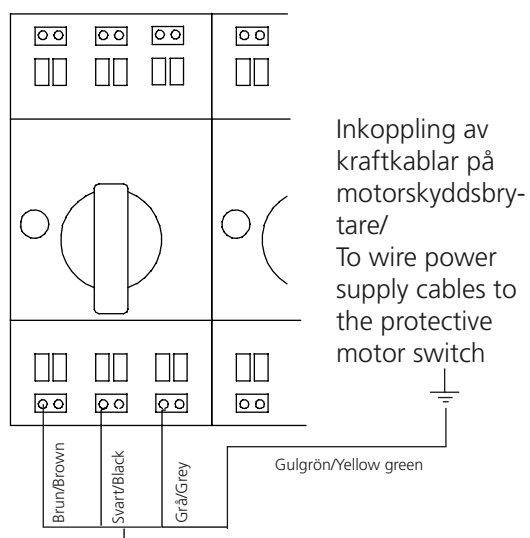

GOLD RX 60 eff.var. 1 och 2/ cap. var. 1 and 2

B: GOLD RX/PX/CX/SD 08/11 eff.var./cap.var. 2, 12-120

C: GOLD RX 50-80 Standard

C: GOLD RX 50-120 RECOsorptic

E: GOLD RX/PX/CX/SD 08/11 eff.var./cap.var. 2, 12-120

L: GOLD RX/PX/CX/SD 50-100

Styrkablar med snabbkoppling/
Control cables with quick connector

M: GOLD RX/PX/CX/SD 50-100

Styrkablar med snabbkoppling/
Control cables with quick connector