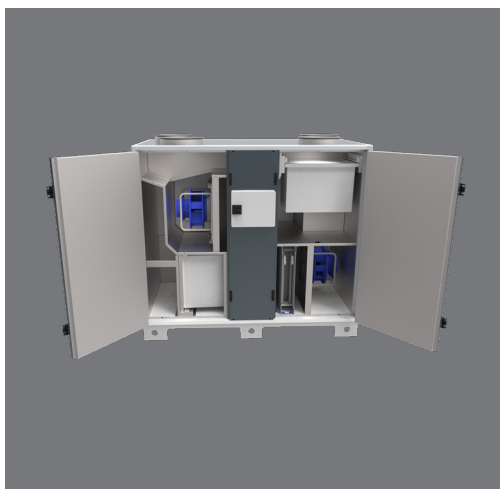

GLOBAL RX-PX-LP

FILTER KIT REPLACEMENT

GLOBAL RX

Model	CID	Filter fresh air	Size [mm] and number	Filter stale air	Size [mm] and number
KIT FILTER RX 05	510121	ePM1 70% Bag	1*(490*517*380)	ePM10 50% Bag	1*(490*517*360)
KIT FILTER RX 08	510121	ePM1 70% Bag	1*(490*517*380)	ePM10 50% Bag	1*(490*517*360)
KIT FILTER RX 10	510122	ePM1 70% Bag	1*(592*592*380)	ePM10 50% Bag	1*(592*592*360)
KIT FILTER RX 12	510122	ePM1 70% Bag	1*(592*592*380)	ePM10 50% Bag	1*(592*592*360)
KIT FILTER RX 13	510123	ePM1 70% Bag	1*(705*592*380)	ePM10 50% Bag	1*(705*592*360)
KIT FILTER RX 14	510124	ePM1 70% Bag	1*(892*592*380)	ePM10 50% Bag	1*(892*592*360)
KIT FILTER RX 16	510124	ePM1 70% Bag	1*(892*592*380)	ePM10 50% Bag	1*(892*592*360)
KIT FILTER RX 18	510125	ePM1 70% Bag	2*(592*692*380)	ePM10 50% Bag	2*(592*692*360)
KIT FILTER RX 20	510125	ePM1 70% Bag	2*(592*692*380)	ePM10 50% Bag	2*(592*692*360)
KIT FILTER RX 24	510126	ePM1 70% Bag	2*(592*692*380) & 1*(340*692*380)	ePM10 50% Bag	2*(592*692*360) & 1*(340*692*360)
KIT FILTER RX 26	510126	ePM1 70% Bag	2*(592*692*380) & 1*(340*692*380)	ePM10 50% Bag	2*(592*692*360) & 1*(340*692*360)

GLOBAL RX TOP

Model	CID	Filter fresh air	Size [mm] and number	Filter stale air	Size [mm] and number
KIT FILTER RX TOP 05	510117	ePM1 70% BAG	1*(640*385*380)	ePM10 50% Bag	1*(335*457*360)
KIT FILTER RX TOP 08	510117	ePM1 70% BAG	1*(640*385*380)	ePM10 50% BAG	1*(335*457*360)
KIT FILTER RX TOP 10	510118	ePM1 70% BAG	1*(720*460*380)	ePM10 50% BAG	1*(378*532*360)
KIT FILTER RX TOP 12	510118	ePM1 70% BAG	1*(720*460*380)	ePM10 50% BAG	1*(378*532*360)
KIT FILTER RX TOP 13	510119	ePM1 70% BAG	1*(720*460*380)	ePM10 50% BAG	1*(433*532*360)
KIT FILTER RX TOP 14	510120	ePM1 70% BAG	1*(900*460*380)	ePM10 50% BAG	1*(527*532*360)
KIT FILTER RX TOP 16	510120	ePM1 70% BAG	1*(900*460*380)	ePM10 50% BAG	1*(527*532*360)